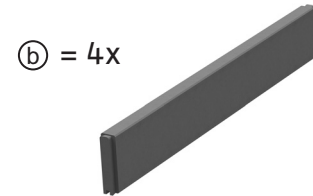

MONTAGE PFLANZKÜBEL

www.megawood.com

Manufactured for
NOVO-TECH Trading GmbH & Co. KG
Siemensstraße 31
06449 Aschersleben | Germany
Stand: 15.12.2020