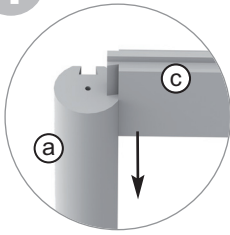

# MONTAGE PFLANZKÜBEL

1

Ⓐ = 4x

2

Ⓑ = 4x

3

Ⓒ = 16x

Ⓓ = 4x

4

Ⓔ = 2x

Ⓕ = 5x

5

Ⓖ = 4x

Ⓗ = 4x

Manufactured for  
**NOVO-TECH Trading GmbH & Co. KG**  
Siemensstraße 31  
06449 Aschersleben | Germany  
Stand: 15.12.2020

Made in Germany  
**megawood®**