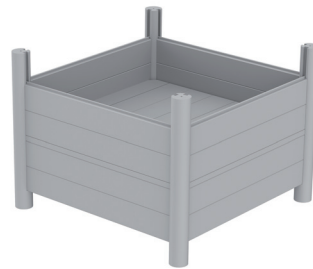

MONTAGE PFLANZKÜBEL

www.megawood.com

Manufactured for
NOVO-TECH Trading GmbH & Co. KG
Siemensstraße 31
06449 Aschersleben | Germany
Stand: 15.12.2020