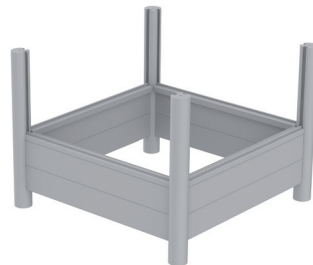

# MONTAGE PFLANZKÜBEL

1

Ⓐ = 4x

2

Ⓑ = 4x

3

Ⓒ = 16x

Ⓓ = 4x