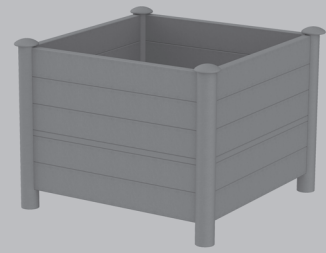

# MONTAGE PFLANZKÜBEL

1

Ⓐ = 4x

2

Ⓑ = 4x

3

Ⓒ = 16x

Ⓓ = 4x