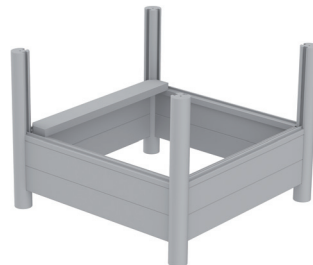

Made in Germany

megawood®

MONTAGE PFLANZKÜBEL

1

Ⓐ = 4x

2

Ⓑ = 4x

3

Ⓒ = 16x

Ⓓ = 4x

4

Ⓔ = 2x

Ⓕ = 5x

5

Ⓖ = 4x

Ⓗ = 4x

Manufactured for
NOVO-TECH Trading GmbH & Co. KG
Siemensstraße 31
06449 Aschersleben | Germany
Stand: 15.12.2020