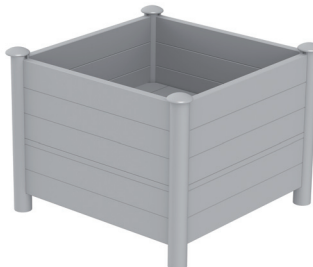

MONTAGE PFLANZKÜBEL

www.megawood.com

Manufactured for
NOVO-TECH Trading GmbH & Co. KG
Siemensstraße 31
06449 Aschersleben | Germany
Stand: 15.12.2020