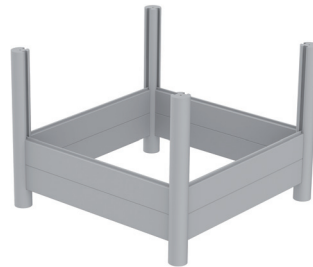

# MONTAGE PFLANZKÜBEL

1

Ⓐ = 4x

2

Ⓑ = 4x

3

Ⓒ = 16x

Ⓓ = 4x