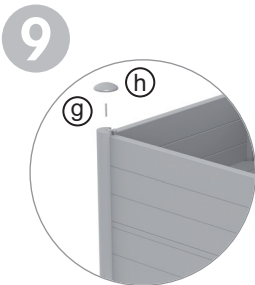

MONTAGE PFLANZKÜBEL

www.megawood.com

Manufactured for
NOVO-TECH Trading GmbH & Co. KG
Siemensstraße 31
06449 Aschersleben | Germany
Stand: 15.12.2020