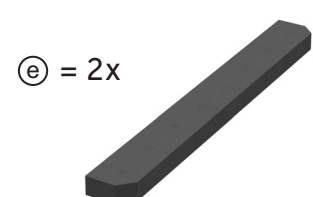

MONTAGE PFLANZKÜBEL

www.megawood.com

Manufactured for
NOVO-TECH Trading GmbH & Co. KG
Siemensstraße 31
06449 Aschersleben | Germany
Stand: 15.12.2020