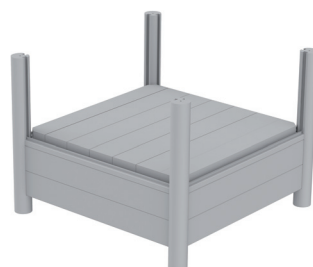

Made in Germany

megawood®

MONTAGE PFLANZKÜBEL

1

Ⓐ = 4x

2

Ⓑ = 4x

3

Ⓒ = 16x

Ⓓ = 4x

4

Ⓔ = 2x

Ⓕ = 5x

5

Ⓖ = 4x

Ⓗ = 4x

Manufactured for
NOVO-TECH Trading GmbH & Co. KG
Siemensstraße 31
06449 Aschersleben | Germany
Stand: 15.12.2020