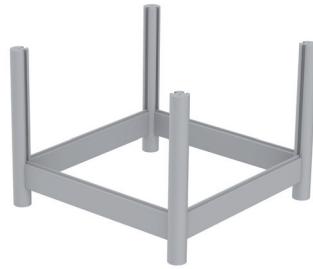

# MONTAGE PFLANZKÜBEL

1

Ⓐ = 4x

2

Ⓑ = 4x

3

Ⓒ = 16x

Ⓓ = 4x