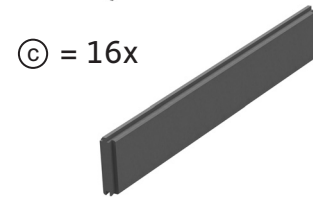

MONTAGE PFLANZKÜBEL

www.megawood.com

Manufactured for
NOVO-TECH Trading GmbH & Co. KG
Siemensstraße 31
06449 Aschersleben | Germany
Stand: 15.12.2020