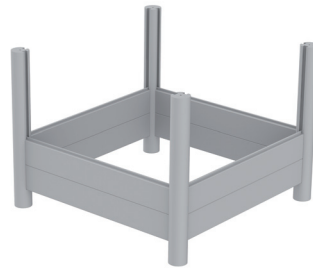

# MONTAGE PFLANZKÜBEL

1

2

3

4

Ⓐ = 4x

Ⓑ = 4x

Ⓒ = 16x

Ⓓ = 4x

Ⓔ = 2x

Ⓕ = 5x

Ⓖ = 4x

Ⓗ = 4x

Art. Nr.:

MWPK110110LA08 1- lavabraun

MWPK110110SC08 1- schiefergrau