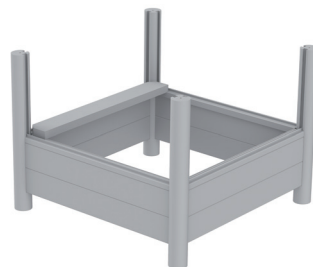

# MONTAGE PFLANZKÜBEL

1

2

3

4

Ⓐ = 4x

Ⓑ = 4x

Ⓒ = 16x

Ⓓ = 4x

Ⓔ = 2x

Ⓕ = 5x

Ⓖ = 4x

Ⓗ = 4x

Art. Nr.:

MWPK110110LA08 1- lavabraun

MWPK110110SC08 1- schiefergrau