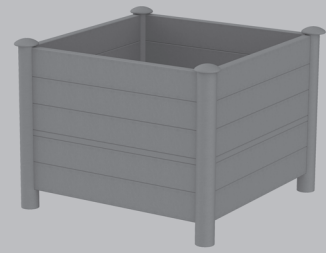

Ⓓ = 4x

Ⓔ = 2x

Ⓕ = 5x

Ⓖ = 4x

Ⓗ = 4x

Art. Nr.:

MWPK110110LA08 1- lavabraun

MWPK110110SC08 1- schiefergrau

# MONTAGE PFLANZKÜBEL

5

6

7

8

9

Ⓐ = 4x

Ⓑ = 4x