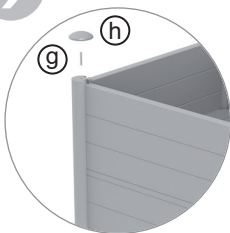

# MONTAGE PFLANZKÜBEL

5

6

7

8

9

Ⓐ = 4x

Ⓑ = 4x

Ⓒ = 16x

Ⓓ = 4x

Ⓔ = 2x

Ⓕ = 5x

Ⓖ = 4x

Ⓗ = 4x

Art. Nr.:

MWPK110110LA081- lavabraun