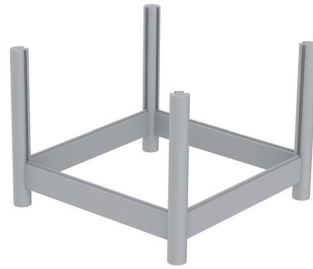

# MONTAGE PFLANZKÜBEL

1

2

3

4

Ⓐ = 4x

Ⓑ = 4x

Ⓒ = 16x

Ⓓ = 4x

Ⓔ = 2x

Ⓕ = 5x

Ⓖ = 4x

Ⓗ = 4x

Art. Nr.:

MWPK110110LA08 1- lavabraun

MWPK110110SC08 1- schiefergrau