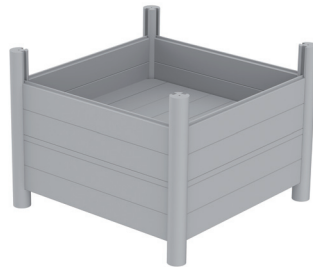

# MONTAGE PFLANZKÜBEL

5

6

7

8

9

Ⓐ = 4x

Ⓑ = 4x

Ⓒ = 16x

Ⓓ = 4x

Ⓔ = 2x

Ⓕ = 5x

Ⓖ = 4x

Ⓗ = 4x

Art. Nr.:

MWPK110110LA081- lavabraun