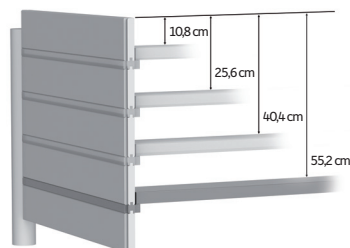

# MONTAGE PFLANZKÜBEL

1

2

3

4

Ⓐ = 4x

Ⓑ = 4x

Ⓒ = 16x

Ⓓ = 4x

Ⓔ = 2x

Ⓕ = 5x

Ⓖ = 4x

Ⓗ = 4x

Art. Nr.:

MWPK110110LA08 1- lavabraun

MWPK110110SC08 1- schiefergrau