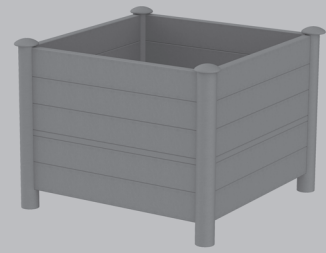

# MONTAGE PFLANZKÜBEL

1

2

3

4

Ⓐ = 4x

Ⓑ = 4x

Ⓒ = 16x

Ⓓ = 4x

Ⓔ = 2x

Ⓕ = 5x

Ⓖ = 4x

Ⓗ = 4x

Art. Nr.:

MWPK110110LA08 1- lavabraun

MWPK110110SC08 1- schiefergrau