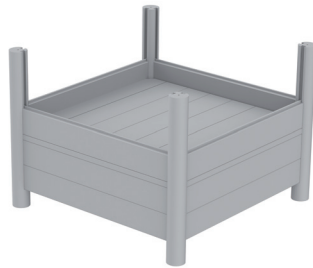

Ⓓ = 4x

Ⓔ = 2x

Ⓕ = 5x

Ⓖ = 4x

Ⓗ = 4x

Art. Nr.:

MWPK110110LA08 1- lavabraun

MWPK110110SC08 1- schiefergrau

# MONTAGE PFLANZKÜBEL

5

6

7

8

9

Ⓐ = 4x

Ⓑ = 4x