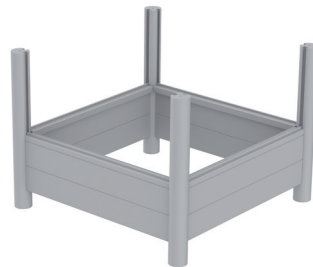

# MONTAGE PFLANZKÜBEL

1

2

3

4

Ⓐ = 4x

Ⓑ = 4x

Ⓒ = 16x

Ⓓ = 4x

Ⓔ = 2x

Ⓕ = 5x

Ⓖ = 4x

Ⓗ = 4x

Art. Nr.:

MWPK110110LA08 1- lavabraun

MWPK110110SC08 1- schiefergrau