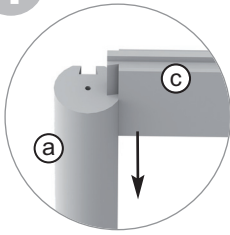

# MONTAGE PFLANZKÜBEL

1

2

3

4

Ⓐ = 4x

Ⓑ = 4x

Ⓒ = 16x

Ⓓ = 4x

Ⓔ = 2x

Ⓕ = 5x

Ⓖ = 4x

Ⓗ = 4x

Art. Nr.:

MWPK110110LA08 1- lavabraun

MWPK110110SC08 1- schiefergrau