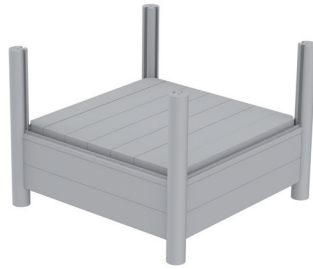

Ⓓ = 4x

Ⓔ = 2x

Ⓕ = 5x

Ⓖ = 4x

Ⓗ = 4x

Art. Nr.:

MWPK110110LA08 1- lavabraun

MWPK110110SC08 1- schiefergrau

# MONTAGE PFLANZKÜBEL

5

6

7

8

9

Ⓐ = 4x

Ⓑ = 4x