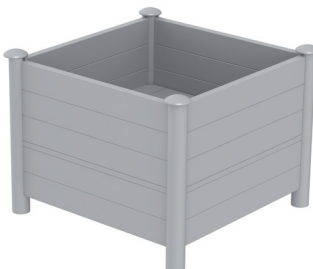

# MONTAGE PFLANZKÜBEL

5

6

7

8

9

Ⓐ = 4x

Ⓑ = 4x

Ⓒ = 16x

Ⓓ = 4x

Ⓔ = 2x

Ⓕ = 5x

Ⓖ = 4x

Ⓗ = 4x

Art. Nr.:

MWPK110110LA081- lavabraun